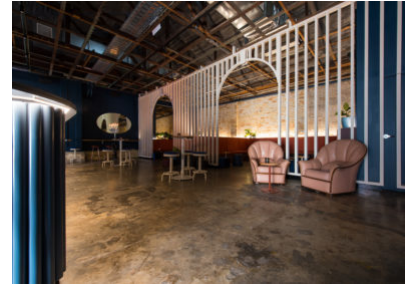

## Swill Bar, RNA, Bowen Hills

The Swill Bar is the latest addition to the King Street Precinct at RNA Showgrounds. The team at arete converted an old cattle shed into a modern, vibrant gin bar with ambient lighting.